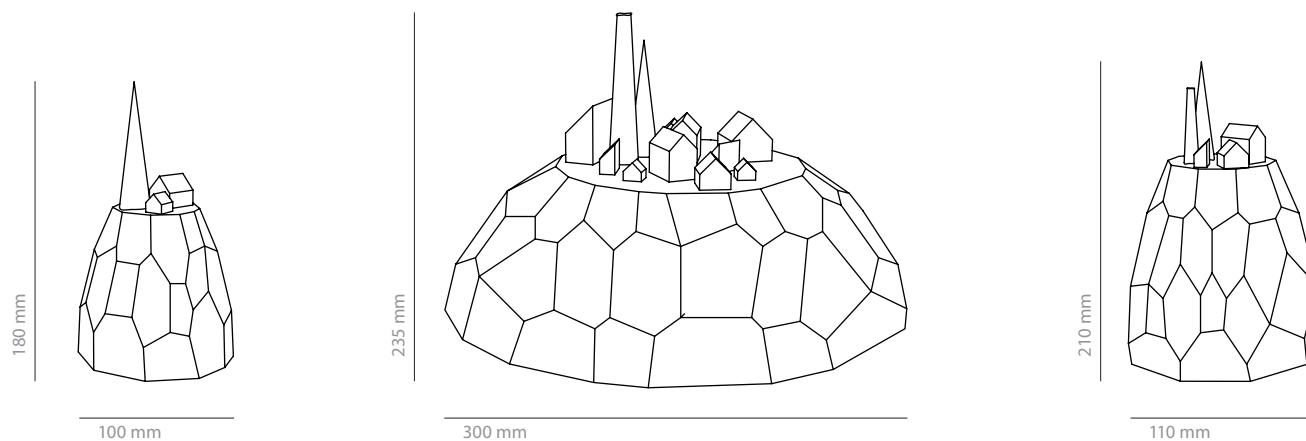

crystal clear, topas, eldor yellow, rosalin, beryl
green, aquamarine bluealex, violet

GLASS WORLD SIZE

GLASS VILLAGE

color of glass: crystal
clear, beryl green

weight: 1,5 kg

GLASS TOWN

color of glass: crystal
clear, beryl green, alex
violet, rosalin, topas,
eldor yellow, aquama-
rine blue

weight: 5 kg

GLASS MOUNTAIN

color of glass: crystal
clear, beryl green,
rosalin, smoke grey,
aquamarine blue

weight: 2,5 kg

DECHEM STUDIO

Na Zátorách 5,
Praha 7, 170 00
Czech Republic

Jakub Jandourek

jakub@dechemstudio.com