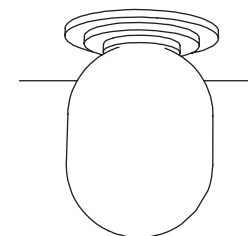

wall light: smoke mini ball shaped glass

wall light: smoke ball shaped glass

STRATOS LIGHT
COLOUR RANGE

DECHEM

suspended lights: stone grey and clear glass,
metal fixtures coated in black

suspended lights: stone grey glass, metal fixtures coated in grey

**STRATOS LIGHT
DETAILS**

DECHEM

suspended light: ceiling canopy

fixture: black metal coating

STRATOS LIGHT SIZES

wall

suspended

ceiling

CAPSULE SHAPE

dia 15cm
height 22cm

BALL SHAPE

dia 18cm
height 20cm

MINI BALL SHAPE

dia 12cm
height 14cm

hand-blown glass:
crystal clear
smoke grey
stone grey
dark green
saffron orange

source: GU 10, 6W, warm white