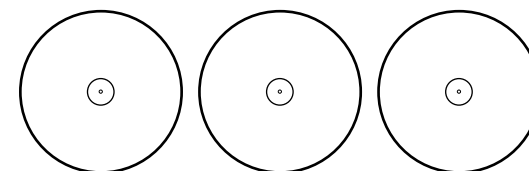

GROUP OF TWO

nude neutral, brass fixture,
regular size

smoke grey, alabaster white,
brass fixture, big size

smoke grey, brass fixture
big & regular size

KONO LIGHT CONFIGURATIONS

GROUP OF THREE

nude neutral, brass fixture
big & regular size

smoke grey glass, brass fixture
regular size

alabaster white, smoke grey, brass fixture
big size

**KONO LIGHT
CONFIGURATIONS**

GROUP OF FIVE

smoke grey, alabaster white,
brass fixture

nude neutral, brass fixture

**KONO LIGHT
DETAILS**

brass ceiling canopy

GU10 socket

KONO LIGHT SIZES

ceiling canopy
brass or anthracite

textile covered cable
3x0,75
beige colour
1,5 m

metal cone
and tube fixture
brass or anthracite

GU10 LED bulb
6 W
warm white

hand-blown glass
alabaster white
crystal clear
nude neutral
smoke grey

REGULAR size

BIG size

KONO LIGHT CANOPY SIZES

single canopy:
Ø6,5x8 cm

group of three:
Ø30x4 cm

group of five:
Ø40x4 cm

group of five:
160x10x4 cm