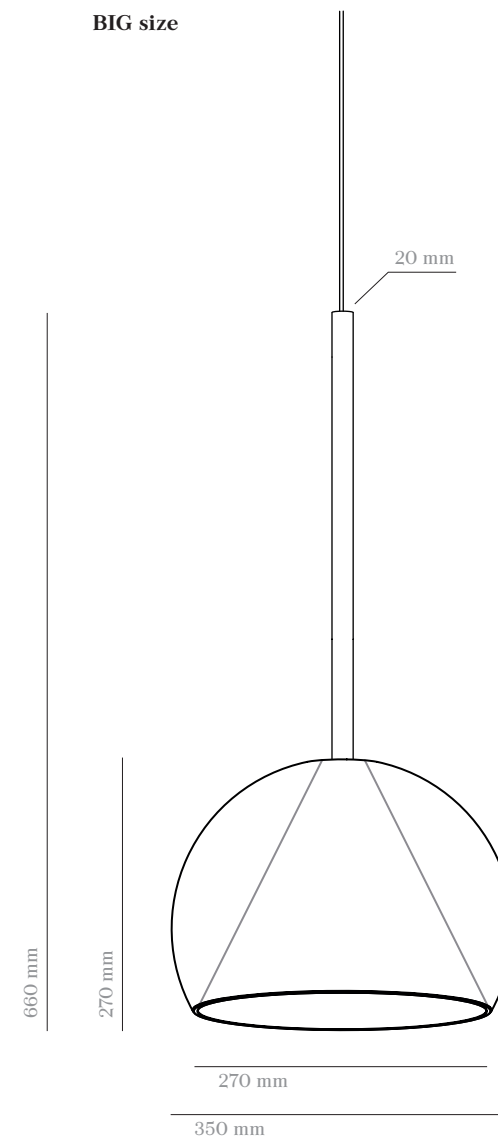

smoke grey glass, brass fixture
regular size

alabaster white, smoke grey, brass fixture
big size

**KONO LIGHT
CONFIGURATIONS**

GROUP OF FIVE

smoke grey, alabaster white,
brass fixture

nude neutral, brass fixture

**KONO LIGHT
DETAILS**

brass ceiling canopy

GU10 socket

KONO LIGHT SIZES

ceiling canopy
brass or anthracite

textile covered cable
3x0,75
beige colour
1,5 m

metal cone
and tube fixture
brass or anthracite

GU10 LED bulb
6 W
warm white

hand-blown glass
alabaster white
crystal clear
nude neutral
smoke grey

REGULAR size

BIG size

KONO LIGHT CANOPY SIZES

single canopy:
Ø6,5x8 cm

group of three:
Ø30x4 cm

group of five:
Ø40x4 cm

group of five:
160x10x4 cm