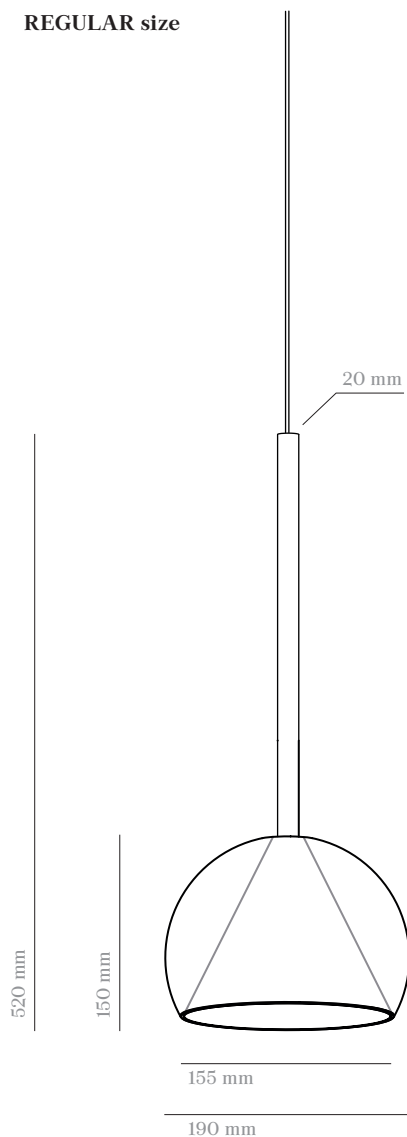

smoke grey glass, brass fixture
regular size

alabaster white, smoke grey, brass fixture
big size

**KONO LIGHT
CONFIGURATIONS**

GROUP OF FIVE

smoke grey, alabaster white,
brass fixture

nude neutral, brass fixture

**KONO LIGHT
DETAILS**

brass ceiling canopy

GU10 socket

KONO LIGHT SIZES

ceiling canopy
brass or anthracite

textile covered cable
3x0,75
beige colour
1,5 m

metal cone
and tube fixture
brass or anthracite

GU10 LED bulb
6 W
warm white

hand-blown glass
alabaster white
crystal clear
nude neutral
smoke grey

REGULAR size

BIG size

KONO LIGHT CANOPY SIZES

single canopy:
Ø6,5x8 cm

group of three:
Ø30x4 cm

group of five:
Ø40x4 cm

group of five:
160x10x4 cm