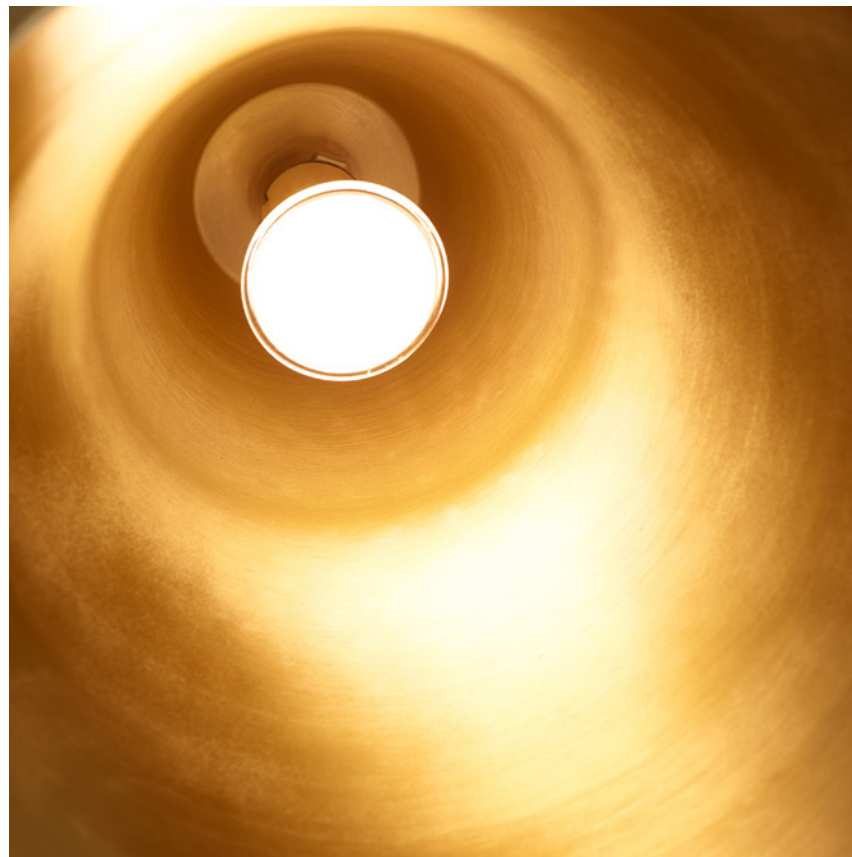

**KONO LIGHT
COLLECTION**

DECHEM

alabaster white, smoke grey & brass fixture

KONO LIGHT
COLOUR RANGE

DECHEM

from left:
nude neutral, smoke grey, alabaster white
& brass fixture

**KONO LIGHT
CONFIGURATIONS**

smoke grey glass, brass fixture
regular size

alabaster white, smoke grey, brass fixture
big size

**KONO LIGHT
CONFIGURATIONS**

GROUP OF FIVE

smoke grey, alabaster white,
brass fixture

nude neutral, brass fixture

**KONO LIGHT
DETAILS**

brass ceiling canopy

GU10 socket

KONO LIGHT SIZES

ceiling canopy
brass or anthracite

textile covered cable
3x0,75
beige colour
1,5 m

metal cone
and tube fixture
brass or anthracite

GU10 LED bulb
6 W
warm white