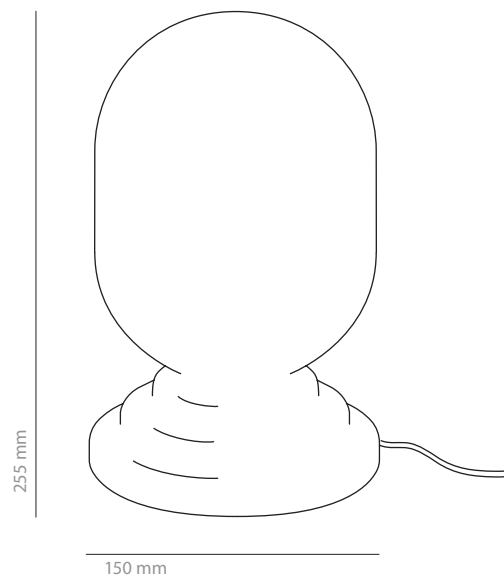

TROPOS TABLE LAMP
COLLECTION

DECHEM

dark blue glass top with brass fixture

TROPOS TABLE LAMP
COLOUR RANGE

from left:
dark blue glass
smoke grey glass
powder pink glass

TROPOS TABLE LAMP
DETAILS

from left:
dark blue glass top
black, textile coated cable
metal base in brushed brass

**TROPOS TABLE LAMP
VERSIONS**

from top left:
powder pink, smoke grey, dark blue, white matte glass

TROPOS SIZE

hand-blown glass top
in dark blue, smoke grey
or powder pink

E14 bulb, 230 V, 6 W,
warm white

metal fixture in
brushed brass

black or light grey
cable, textile coated,
180 cm

weight 1.5 kg

DECHEM STUDIO

Na Zátorách 5,
Praha 7, 170 00
Czech Republic

Jakub Jandourek

jakub@dechemstudio.com

+420 605 533 446